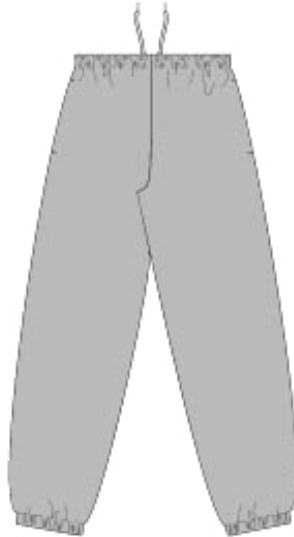

4850MP
JERZEES
Super Sweats
Sweatpants w/ pockets

Descriptions

- *50/ 50 cotton NuBlend fleece, 9.3 ounces
- *Side entry bag pockets
- *Double-needle stitched elastic waistband w/ interior drawcord
- *Elastic cuffs
- *Embroidery or Screenprinting okay

Finished Garment Measurements

Size	S	M	L	XL
Inseam	31 ³ / ₄	32 ¹ / ₄	32 ³ / ₄	33 ¹ / ₄
Width	13	14	15	16